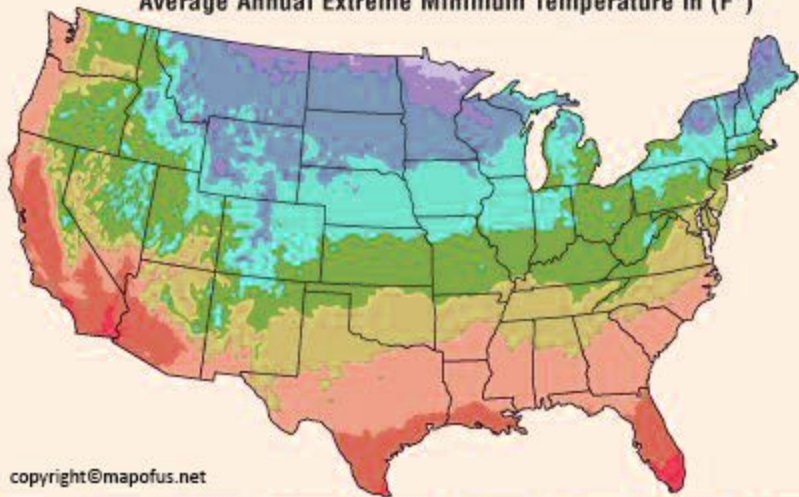

Plant Hardiness Zones

Average Annual Extreme Minimum Temperature in (F°)

copyright@mapofus.net