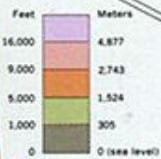

Principal Islands of HAWAII

SCALE 1:17,000,000

ALASKA

SCALE 1:38,500,000

Copyright©mapofus.net